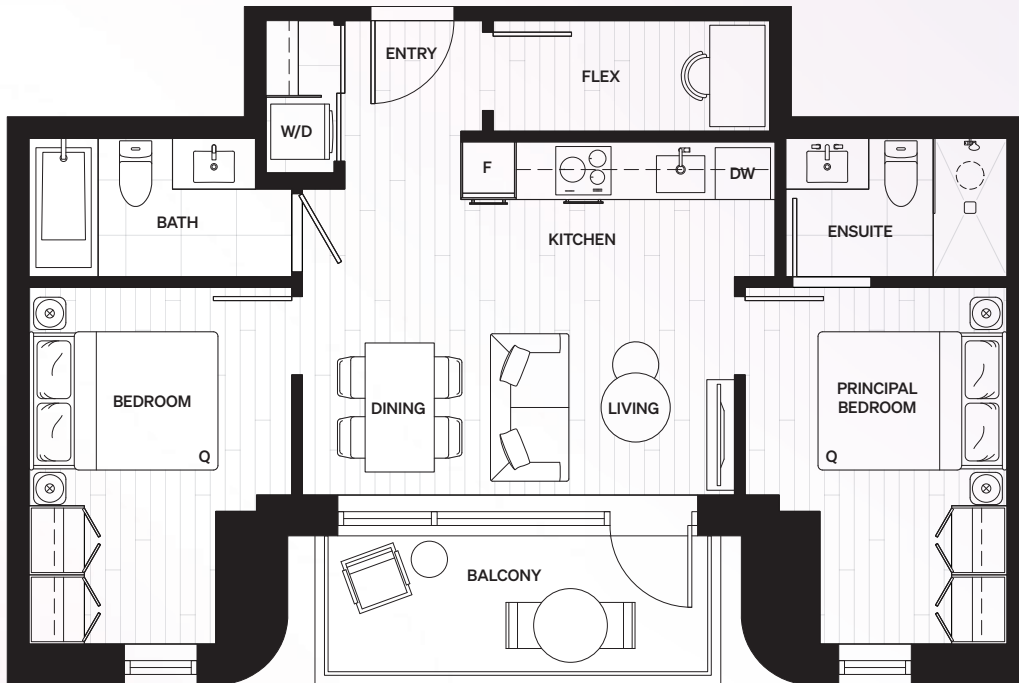

2303, 2308, 3303, 3308,
4703, 4708

Total Area **798 sq ft**
Interior **719 sq ft**
Exterior **79 sq ft**

Floors 23, 33, 47

Nelson Street